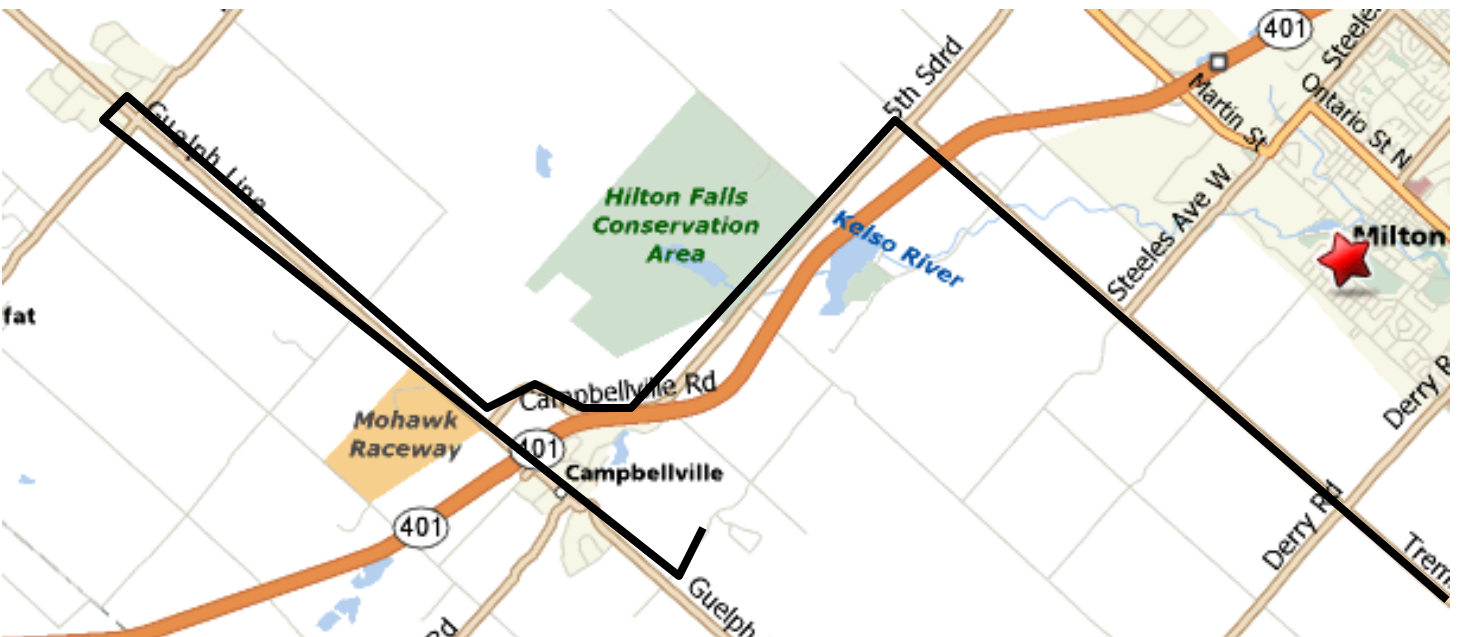

Bishop Reding Late Run 4:30 p.m.

- Start at Bishop Reding.
- West on Main St. E.
 - South on Thompson
 - West on Laurier Ave.
 - North on Bronte St. S.
 - West on Main St. W.
 - North on Tremaine Rd.

See Below

- Tremaine Rd to 5th Side Road
- West on 5th Side Road
- North on Guelph Line to Brookville. Turn in Brookville.
- South on Guelph Line
- East on 3 Side Road
- End at MacArthur Drive