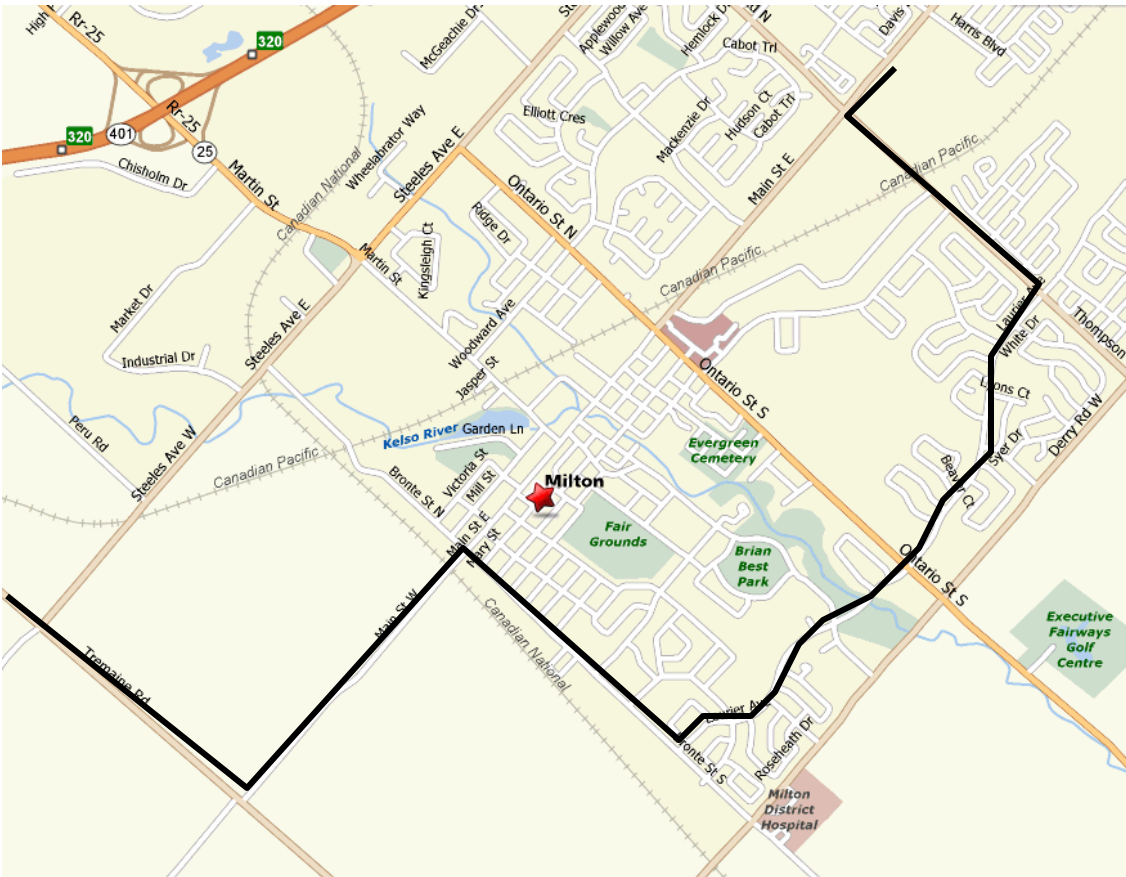

Bishop Reding Late Run 4:30 p.m.

- Start at Bishop Reding.
- West on Main St. E.
 - South on Thompson
 - West on Laurier Ave.
 - North on Bronte St. S.
 - West on Main St. W.
 - North on Tremaine Rd.

See Below

- Tremaine Rd to 5th Side Road
- West on 5th Side Road
- North on Guelph Line to Brookville. Turn in Brookville.
- South on Guelph Line
- East on 3 Side Road
- End at MacArthur Drive